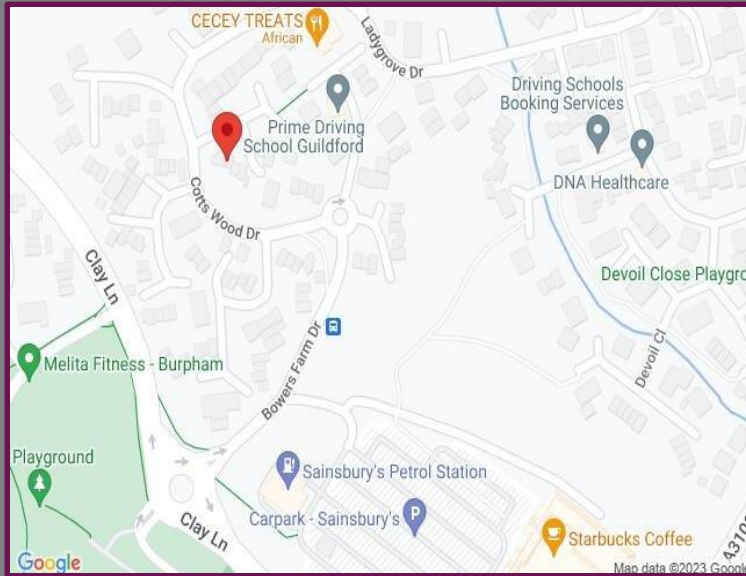

Guernsey Close, Guildford, Surrey, GU4 7RE

Asking Price £375,000

Guernsey Close, Guildford, Surrey, GU4 7RE

The front door leads to the hallway with stairs to the first floor on your right. To the left is the kitchen area with a range of fitted units. To the rear of the of the property is the spacious lounge and dining room, with a door leading to the back garden.

Location

Located in the popular residential area of Burpham with easy Guildford town centre and A3 access.

Energy Efficiency Rating		
	Current	Potential
Very energy efficient - lower running costs		
(92+) A		
(81-91) B		90
(69-80) C	73	
(55-68) D		
(39-54) E		
(21-38) F		
(1-20) G		
Not energy efficient - higher running costs		
England, Scotland & Wales	EU Directive 2002/91/EC	