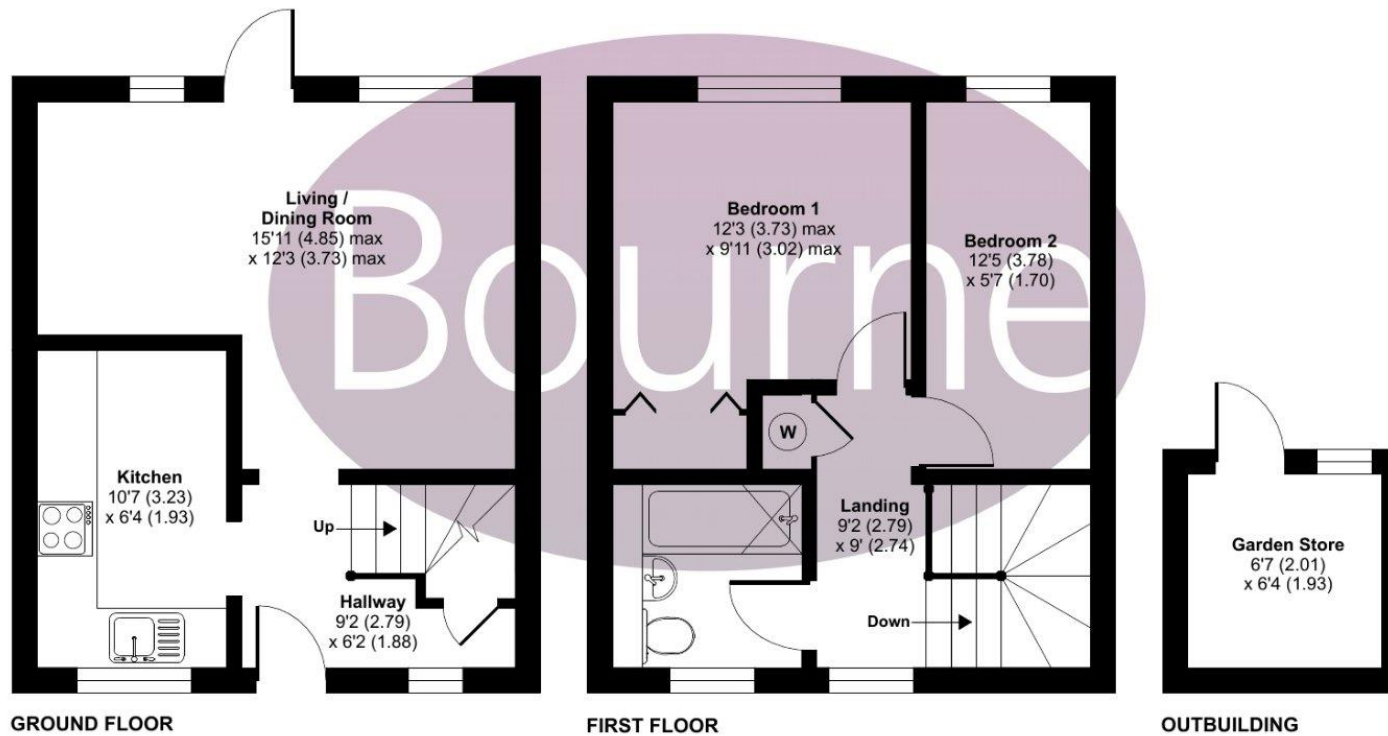

Guernsey Close, Guildford, Surrey, GU4 7RE

Asking Price £375,000

Guernsey Close, Guildford, Surrey, GU4 7RE

The front door leads to the hallway with stairs to the first floor on your right. To the left is the kitchen area with a range of fitted units. To the rear of the of the property is the spacious lounge and dining room, with a door leading to the back garden.

The house benefits from having two larger than average bedrooms. The first floor is completed by the family bathroom with WC, hand wash basin and bath with shower over.

To the rear is a courtyard which also has garden store.

- Spacious Living Room
- Two Bedrooms
- Family Bathroom
- Popular Location
- Garden
- Council Tax band D

Floorplan

Guernsey Close, GU4

Approximate Area = 608 sq ft / 56.5 sq m

Outbuilding = 42 sq ft / 3.9 sq m

Total = 650 sq ft / 60.4 sq m

For identification only - Not to scale

Floor plan produced in accordance with RICS Property Measurement Standards incorporating International Property Measurement Standards (IPMS2 Residential). © ncheom 2023. Produced for Bourne Estate Agents. REF: 1052868